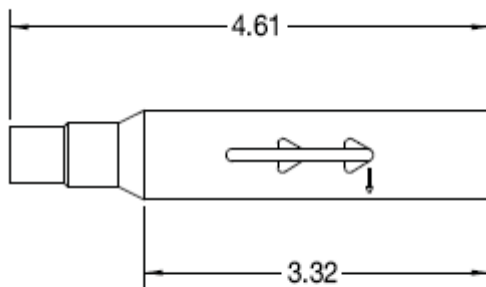

Crouse-Hinds "Cam-lok"TM E-1015 Series Male Cable Ends

Male E1015 Series Cable End (plug) Connectors

Color	Part Number
Black	E1015-8306
Red	E1015-8308
Green	E1015-8310
White	E1015-8311
Blue	E1015-8313
Brown	E1015-8314
Orange	E1015-8309
Yellow	E1015-8307

MALE CONNECTOR

**RATINGS: 600 VOLTS UP TO 150
AMPERES CONTINUOUS
STANDARD MATERIALS
CABLE SIZE: #8 - #4
CONNECTOR SLEEVE: TPE
CONTACT: BRASS
AGENCY APPROVALS
UL LISTED E67181
CSA CERTIFIED LR13963
ENVIRONMENTAL RATING: NEMA 3R**